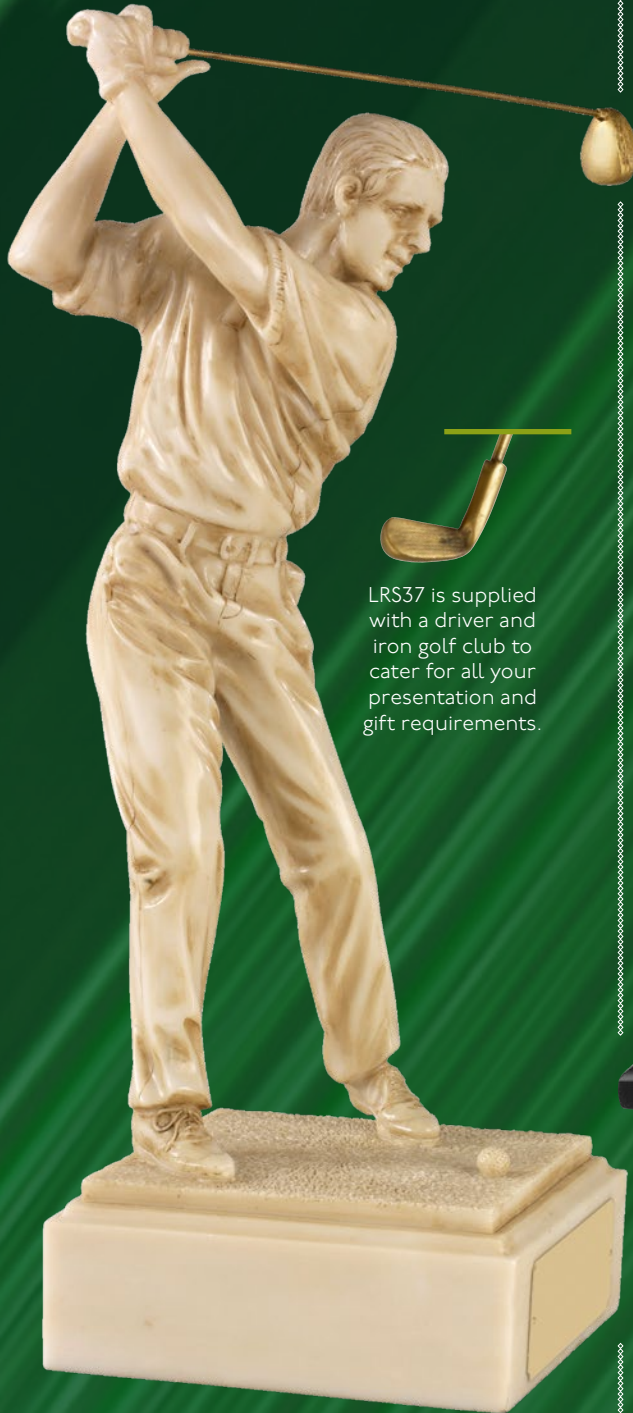

• Ideal for engraving your details on the plate supplied

LRS37 is supplied with a driver and iron golf club to cater for all your presentation and gift requirements.

**MALE GOLFER
IVORY FINISH FULL SWING**

15½" G38-LRS37 £75.00