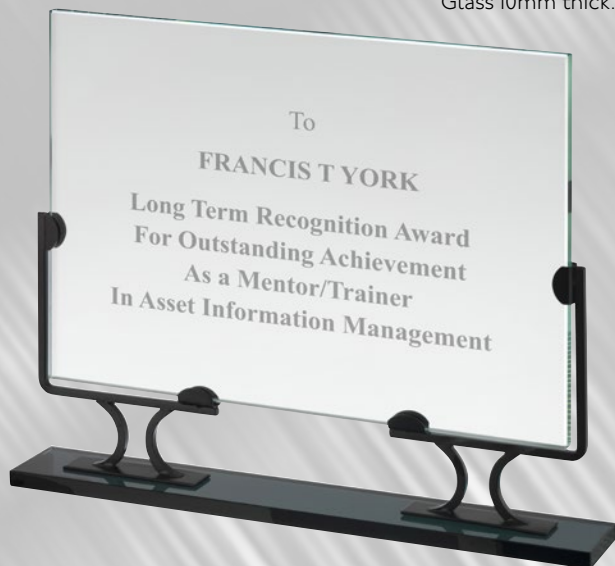

SWATKINS Crystalware can be engraved to your instructions. Please ask for details.

HIGH QUALITY CLEAR & BLACK CRYSTAL AWARDS

Supplied in blue
SWATKINS
crystalware box

Glass 10mm thick.