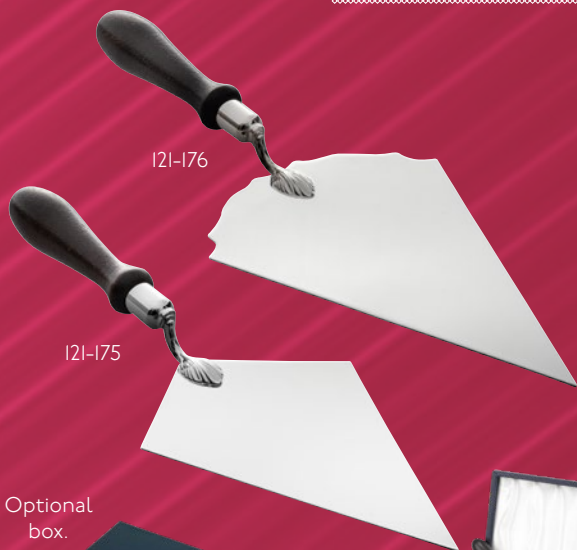

2¾" I20-BG093 £5.00

METAL HEART PAPERWEIGHT

Bright silver finish.

4" x 4" I20-BG100 £35.00

GAVELS & HANDMADE TROWELS

NI75 in SG17 illustrated.

NICKEL PLATED TROWEL WITH ROSEWOOD HANDLE

Length 10", Blade Size 6" I16-NI75 £235.00