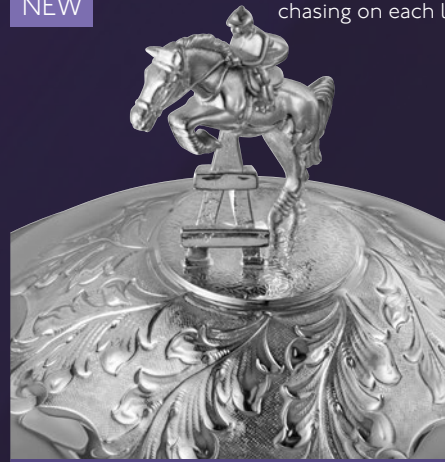

NEW

Detailed hand chasing on each lid.

Horse Jump Figure Lid

24½" I3-EL5000

£12,325.00

Horse Head Lid
24½" I3-HHL5000
£12,250.00