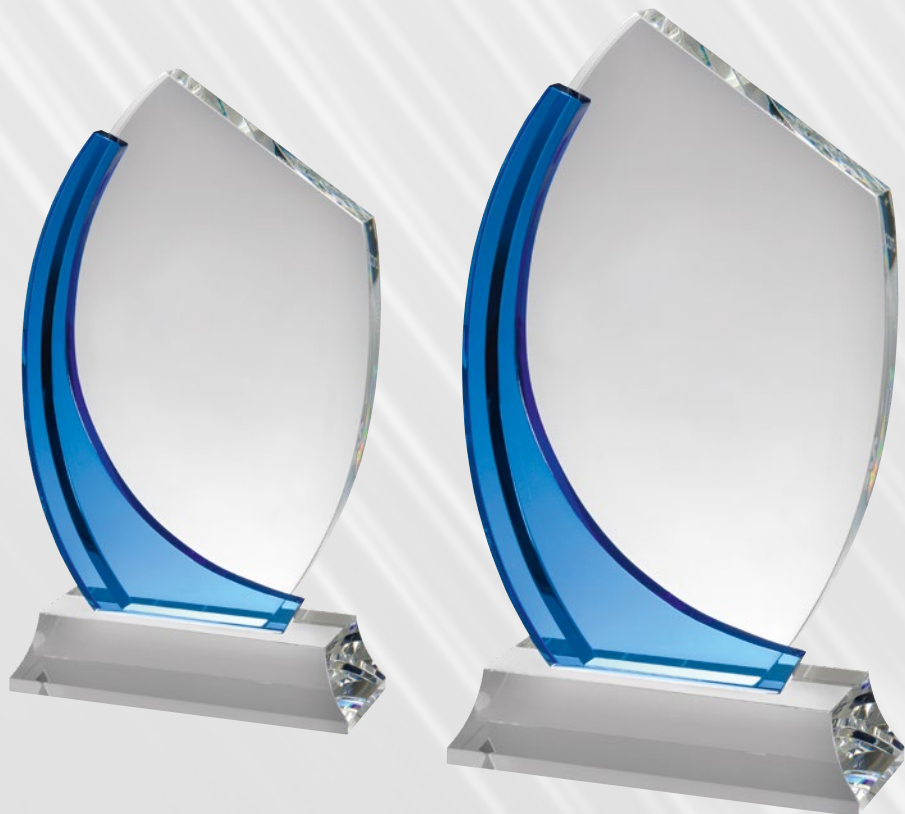

7¼" I46-ACI78A £115.00
8¾" I46-ACI78C £150.00

AC79

Available in 2 sizes.

7" I46-AC79A £150.00
10½" I46-AC79B £185.00

Please note: As each piece is individually made, sizes and shapes may vary slightly.

SWATKINS Crystalware can be engraved to your instructions. Please ask for details.