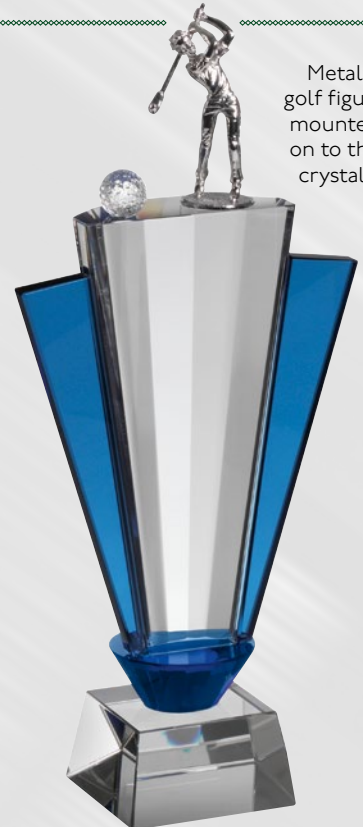

Metal
golf figure
mounted
on to the
crystal.

GLC014

Available in 2 sizes.

11¼" G52-GLC014A £85.00
11¾" G52-GLC014B £95.00