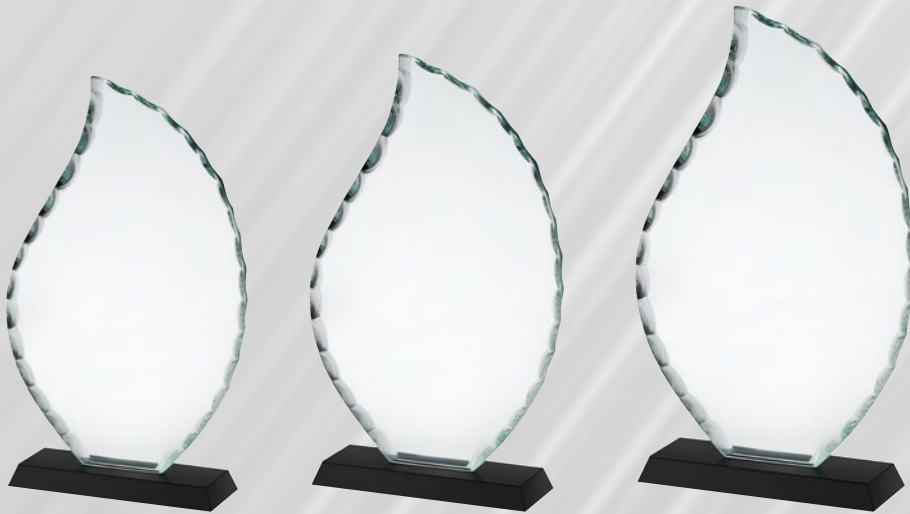

SWATKINS Crystalware can be engraved to your instructions. Please ask for details.

HIGH QUALITY CLEAR
& BLACK CRYSTAL AWARDS

Supplied in blue
SWATKINS
crystalware box

Patterned edges.

GLC032

Available in 3 sizes.

- 8½" 150-GLC032A £35.00
- 9½" 150-GLC032B £40.00
- 10¼" 150-GLC032C £50.00