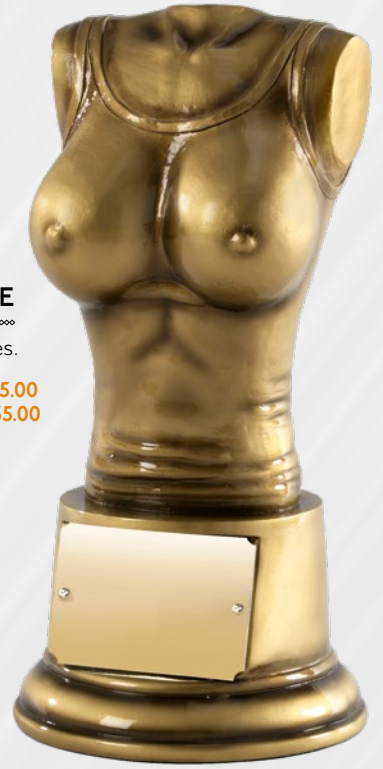

VICTORY

6¼" I80-GR075 £29.00

BOOBY PRIZE

Available in 2 sizes.

5¼" I80-RS96A £15.00
8" I80-RS96B £35.00

NEW

FINGERS CROSSED GOOD LUCK

5½" I80-RS104 £17.00