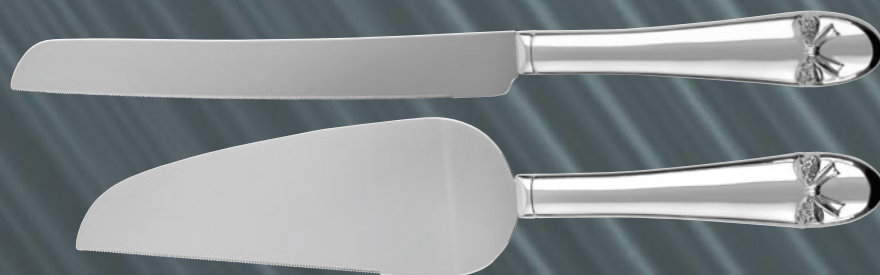

THE WEDDING BOW COLLECTION

A unique, tarnish resistant collection of wedding gifts with an inset crystal bow.

**SILVER PLATED
CRYSTAL BOW
WEDDING KNIFE
AND CAKE SERVER**

Ideal for engraving your details on the blades, please ask for details.

13" 205-CGW41 £70.00