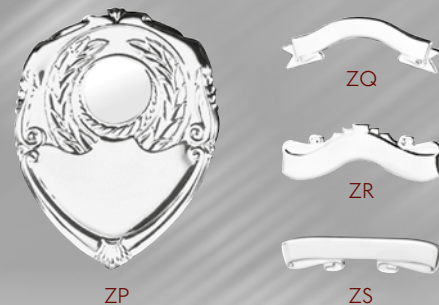

8" I15-PSV6 £45.00

REPLACEMENT SHIELD & PLAQUE TRIMS

SIDE SHIELDS

Code	Size	Fits	Price
I15-LW3.5	95mm	5" Laurel Wreath Plaque	£10.00
I15-LW4	110mm	6" Laurel Wreath Plaque	£12.00
I15-LWC	35mm	All Laurel Wreath Shields	£5.00
I15-XXMTRS	31 x 31mm	Assorted Perpetual Shields	£3.00
I15-XXRSI	22 x 20mm	Assorted Perpetual Shields	£3.00
I15-ZBSS	32 x 27mm	All BPS Shields	£3.00
I15-ZHF2	35mm	HS5 & HS10	£5.00
I15-ZHF5	95mm	HS5 & HS10	£14.00
I15-ZN	40 x 35mm	All SV Shields	£3.00

SHIELD RIBBONS

Code	Style	Fits	Price
I15-ZQ	Large Top	SV12, SV14, SV16	£12.00
I15-ZR	Small Fancy	SV10, SV16	£12.00
I15-ZS	Large Straight Top	Assorted Perpetual Shields	£12.00

PLAQUES WITH STRUTS & BLUE MARBLE MIST FRONTS